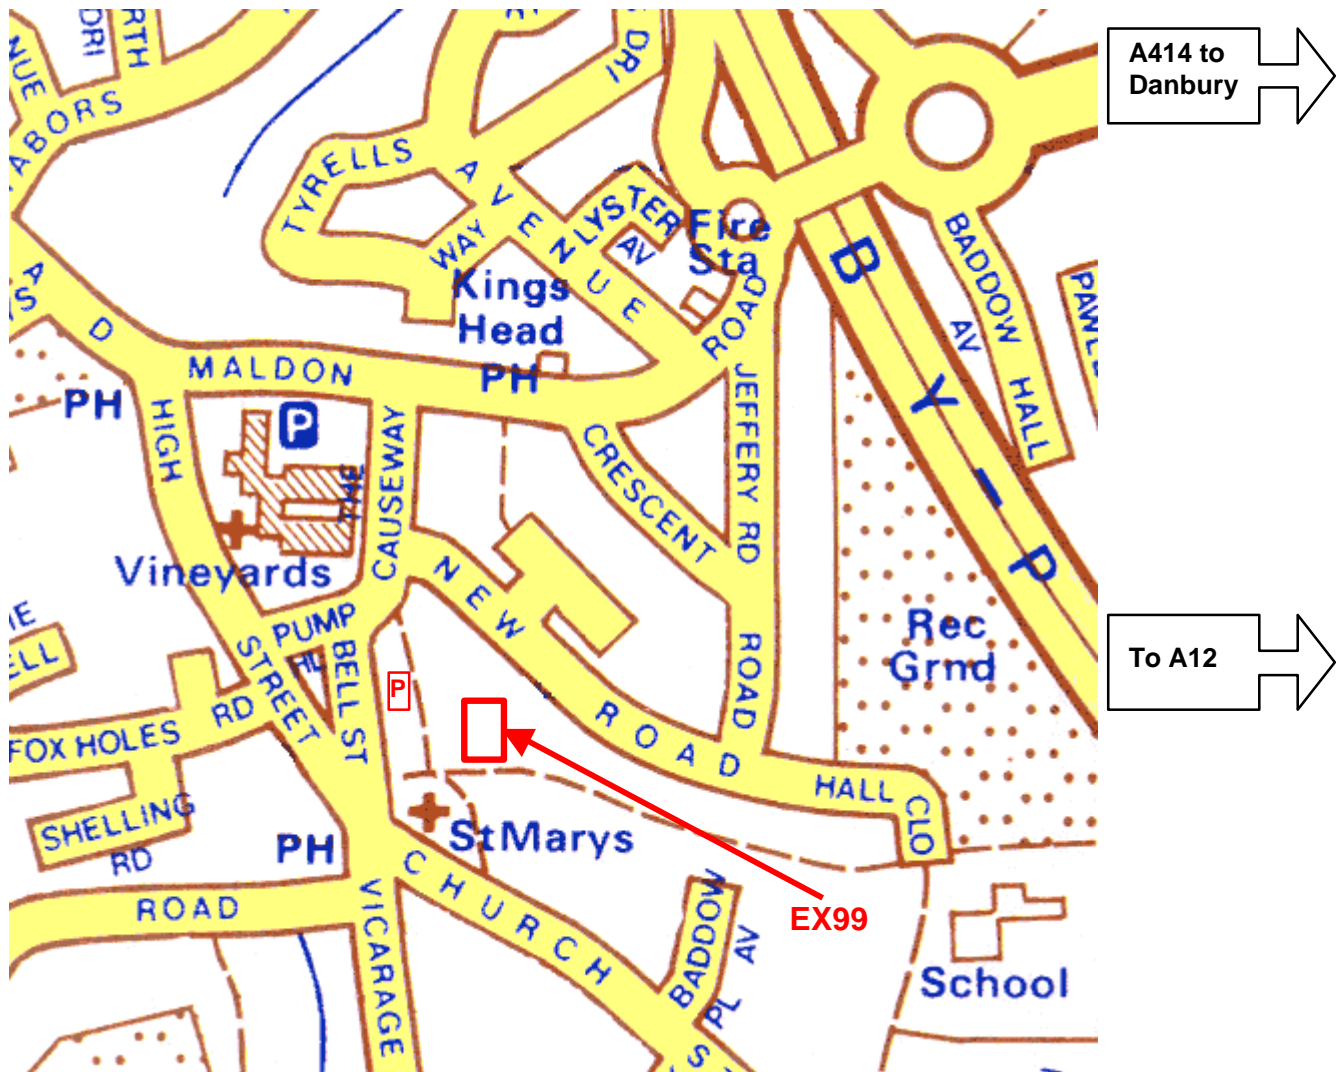

# **Chelmsford Amateur Radio Society Great Baddow Examination Centre**

The following location is an RSGB approved venue for Amateur Radio Exams

EX99 - St Mary's Church Centre - Great Baddow

Drive up Pump Hill from Baddow High Street and, just after Bell St, turn right into The Chase, turning right again for the free car park behind Russells Restaurant.

At the far end of the car park take the footpath, right, towards St Mary's Church, and then turn left for St Mary's Church Centre