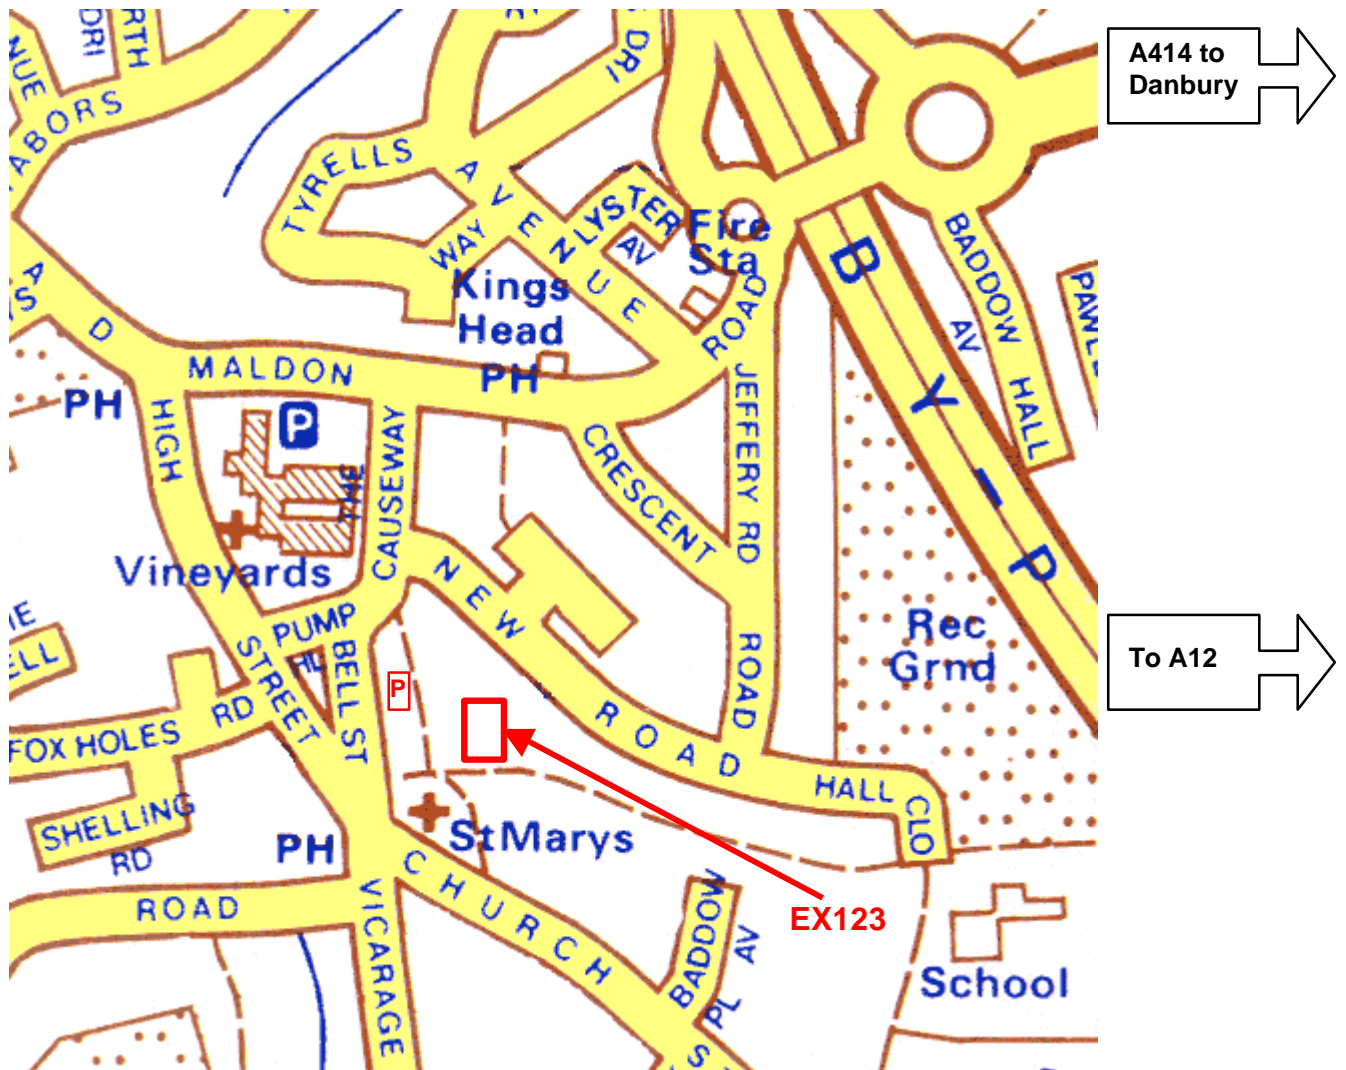

Chelmsford Amateur Radio Society Great Baddow Examination Centre

The following location is an RSGB approved venue for Amateur Radio Exams

EX123 - St Mary's Church Centre - Great Baddow

Drive up Pump Hill from Baddow High Street and, just after Bell St, turn right into The Chase, turning right again for the free car park behind Russells Restaurant.

At the far end of the car park take the footpath, right, towards St Mary's Church, and then turn left for St Mary's Church Centre