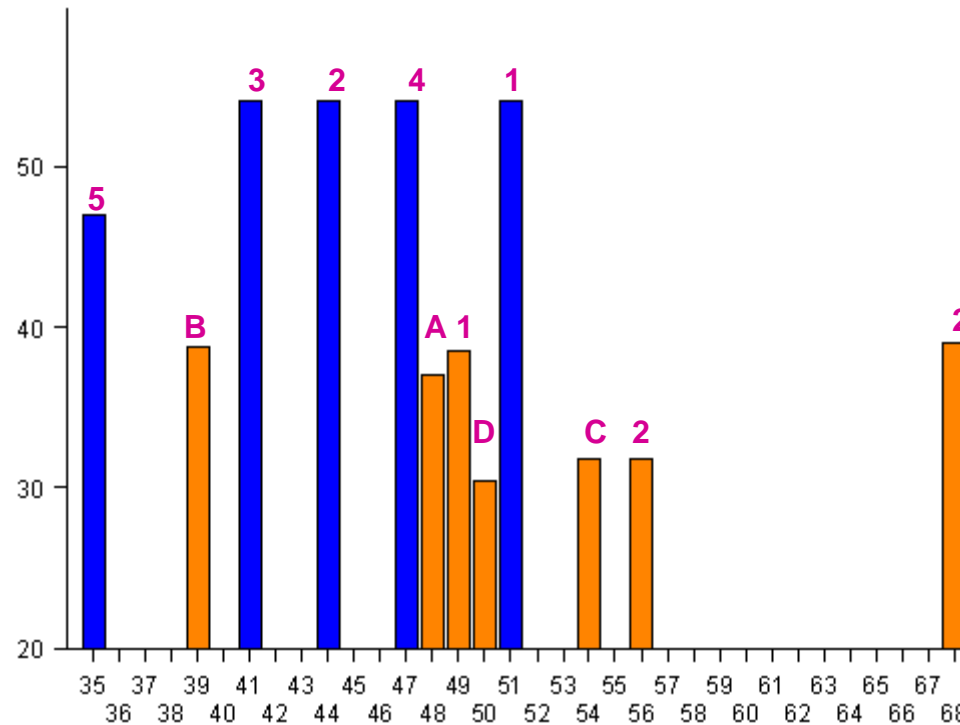

Aerials - Sudbury

Tx Power, dBW

Analogue = Blue

Digital = Orange

Ch57 reserved for Chelmsford Regional TV!

- Sudbury - Digital Powers are lower relative to Analogue
- Channels go beyond existing Aerial Group-B - need Group E