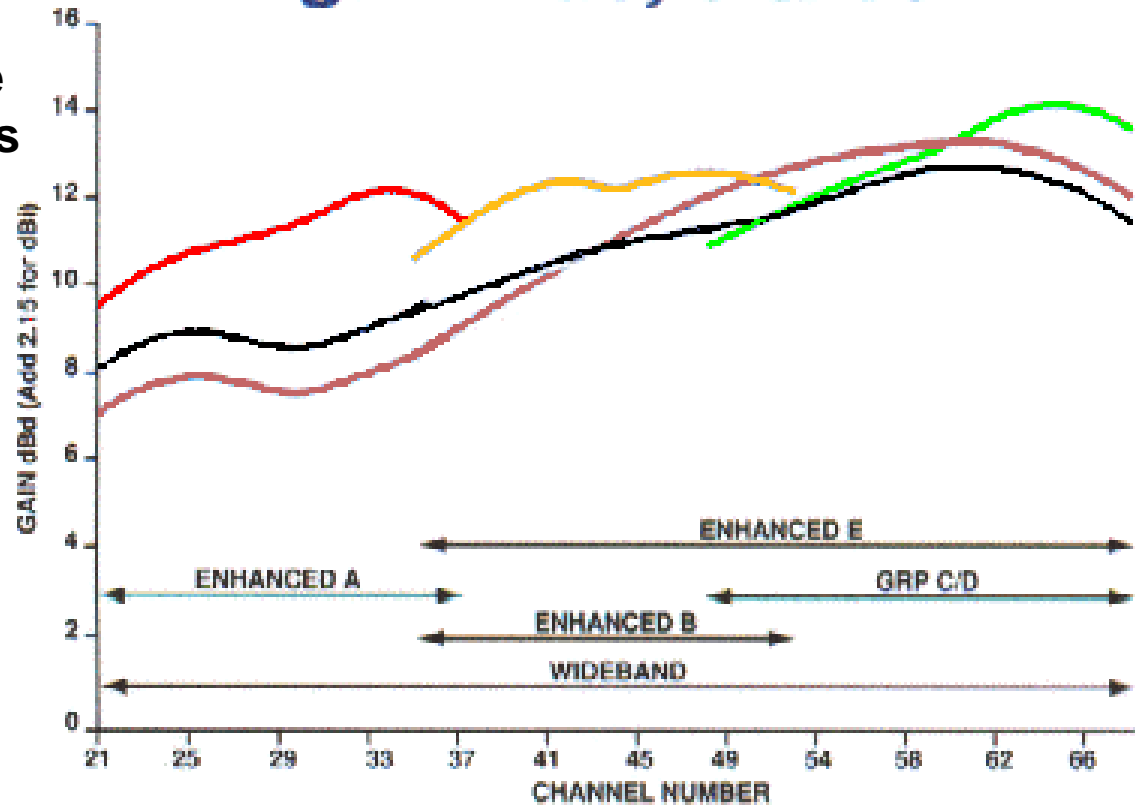

Aerial Groups

Extragain XG8, 9 & 10

Antiference
Aerial Gains
dBd

TV Aerial Groups:-

A: 21-37 Red

B: 35-53 Yellow

C/D: 48-68 Green

E: 35-68 Brown

K: 21-48 Grey

W: 21-68 Black

- Note - there is more than One Wideband Type - Sudbury needs Group-E
- If you go too Wideband - Gain is compromised