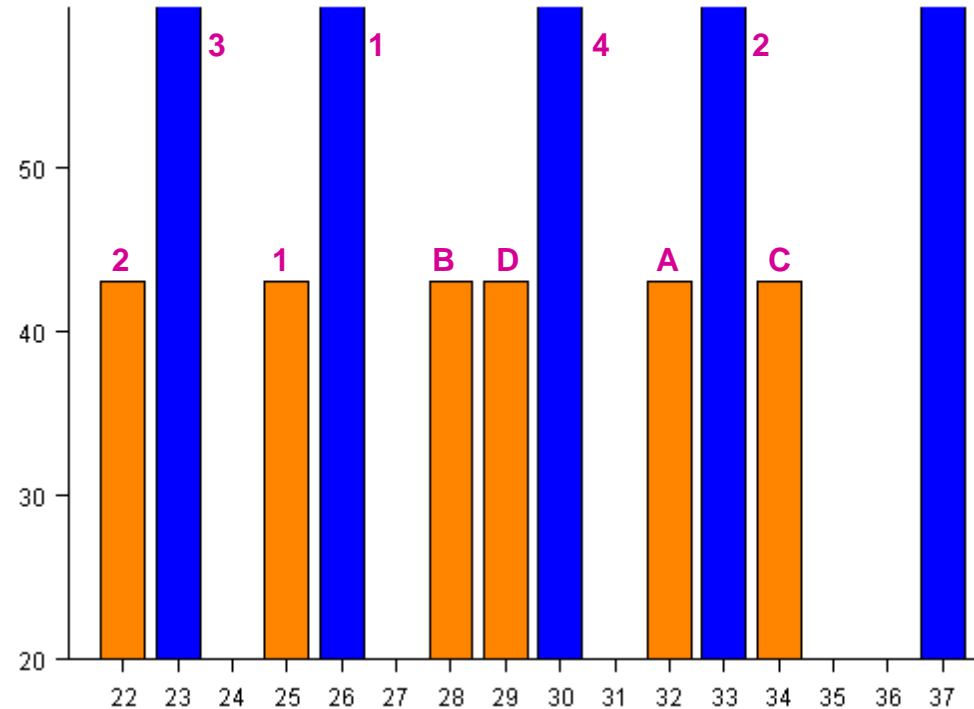

Aerials - London

Tx Power,
dBW

Analogue = Blue
Digital = Orange

- London - Digital Channels are within existing Aerial Group-A
- NB Enhanced Group-A is needed to get Analogue Ch.5
- Raising powers further may start to interfere with Analogue